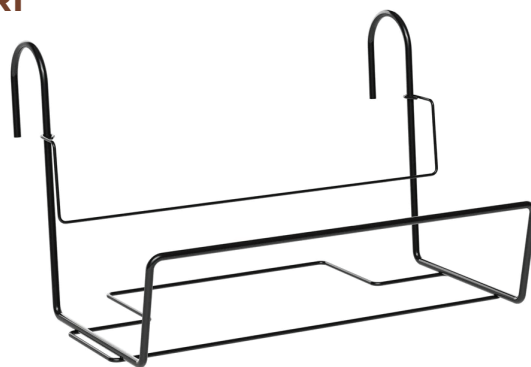

NARA BALCONY

Spazio alla balconiera!

La linea si compone di vasi, sottovasi e del supporto in ferro adatto a misure diverse, con inserto di sicurezza.

Nei colori clay, cloud, sand, red grape.

FIORIERA VARI COLORI
cm. 40x20x16 lt.8 €3,29

SOTTOVASO VARI COLORI
cm. 40x18 €1,69

SUPPORTO IN FERRO
per cm. 50/60/80 €7,90

A utility room with a white wall. On the left, a metal shelving unit holds a green hose, an orange storage bin, and a grey step stool. On the right, a black pegboard is mounted with various tools including wrenches, screwdrivers, and a broom. In the foreground, a black perforated trash bin, a grey dustpan and broom, and a large white and green storage cabinet are visible. A yellow and black striped caution tape is on the floor.